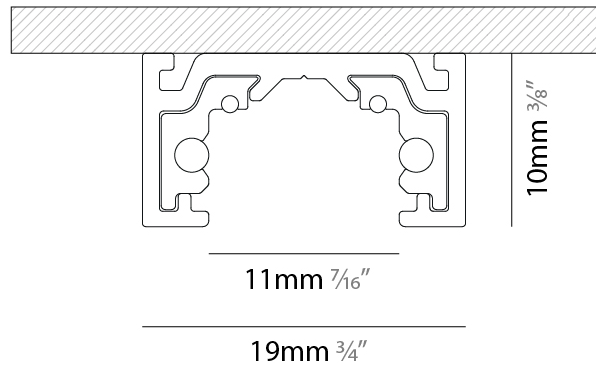

PROJECT	_____
TYPE	_____
SPECIFIER	_____
QUANTITY	_____
DATE	_____

MINIMAL TRACK SURFACE

A3MINTRK-SUR-SYS

base number

1. To build a product code in our configurator select the specify button on the base model # product page
2. To build a manual product code on this datasheet choose from the options listed below in blue font and add the suffix to the base model #

GENERAL

Series: Minimal Track _____
Brand: Prolicht _____
Division: Architectural _____
Mounting Type: Surface _____
Mounting Location: Ceiling _____
Subcategory: Profile _____

PHYSICAL

Fixture Finish: SSR / BKV / CWI / CRY / HAB / UFT / ITA / RUA / FTG / MYG / LOD / PUS / FRO / FUP / KIA / POP / BLS / SPG / MEY / GOH / GUM / CHC / COM / ABZ / JAG / OBR / MOS / ROR _____
Fixture Material: Anodized Aluminum _____

ELECTRICAL

Lamp Type: LED (Zhaga Standard) _____
Dimming: Non-Dimmable _____
Driver Included: No _____
Driver Location: Remote _____
Driver Type: Constant Voltage - Universal _____
Driver Class: Class 2 _____
Input Voltage (V): 120 - 277 _____
Output Voltage (V): 48 _____
Upon Request: DALI dimming _____

LED

Lamp Life (hrs): 50000 _____

OPTICAL

RATINGS AND CERTIFICATIONS

Certified By: Certified for North American Standards _____
IP rating: IP20 _____