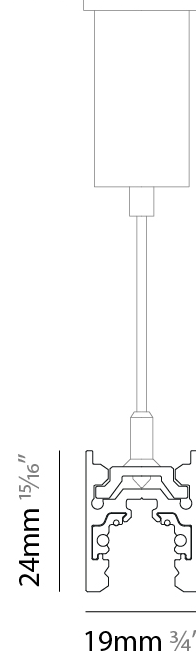

PROJECT
TYPE
SPECIFIER
QUANTITY
DATE

MINIMAL TRACK SUSPENSION

A3MINTRK-SUS-SYS

base number

1. To build a product code in our configurator select the specify button on the base model # product page
2. To build a manual product code on this datasheet choose from the options listed below in blue font and add the suffix to the base model #

GENERAL

Series: Minimal Track
Brand: Prolicht
Division: Architectural
Mounting Type: Suspension
Mounting Location: Ceiling
Subcategory: Profile

PHYSICAL

Fixture Finish: SSR / BKV / CWI / CRY / HAB / UFT / ITA / RUA / FTG / MYG / LOD / PUS / FRO / FUP / KIA / POP / BLS / SPG / MEY / GOH / GUM / CHC / COM / ABZ / JAG / OBR / MOS / ROR
Fixture Material: Anodized Aluminum

ELECTRICAL

Lamp Type: LED (Zhaga Standard)
Dimming: Non-Dimmable
Driver Included: No
Driver Location: Remote
Driver Type: Constant Voltage - Universal
Driver Class: Class 2
Input Voltage (V): 120 - 277
Output Voltage (V): 48
Upon Request: DALI dimming

LED

Lamp Life (hrs): 50000

OPTICAL

RATINGS AND CERTIFICATIONS

Certified By: Certified for North American Standards
IP rating: IP20