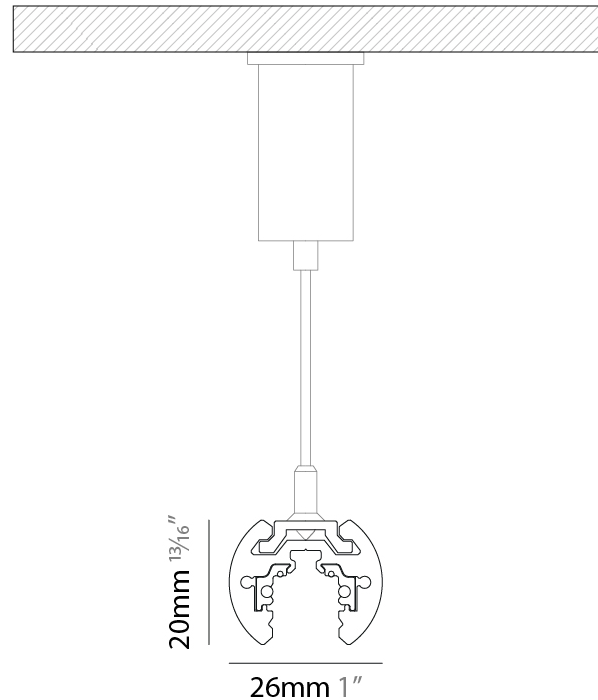

PROJECT
TYPE
SPECIFIER
QUANTITY
DATE

MINIMAL TRACK SUSPENSION

A3MINTRK-SUS-RND-SYS

base number

1. To build a product code in our configurator select the specify button on the base model # product page
2. To build a manual product code on this datasheet choose from the options listed below in blue font and add the suffix to the base model #

GENERAL

Series: Minimal Track
Brand: Prolicht
Division: Architectural
Mounting Type: Suspension
Mounting Location: Ceiling
Subcategory: Profile

PHYSICAL

Fixture Finish: SSR / BKV / CWI / CRY / HAB / UFT / ITA / RUA / FTG / MYG / LOD / PUS / FRO / FUP / KIA / POP / BLS / SPG / MEY / GOH / GUM / CHC / COM / ABZ / JAG / OBR / MOS / ROR
Fixture Material: Anodized Aluminum

ELECTRICAL

Lamp Type: LED (Zhaga Standard)
Dimming: Non-Dimmable
Driver Included: No
Driver Location: Remote
Driver Type: Constant Voltage - Universal
Driver Class: Class 2
Input Voltage (V): 120 - 277
Output Voltage (V): 48
Upon Request: DALI dimming

LED

Lamp Life (hrs): 50000

OPTICAL

RATINGS AND CERTIFICATIONS

Certified By: Certified for North American Standards
IP rating: IP20